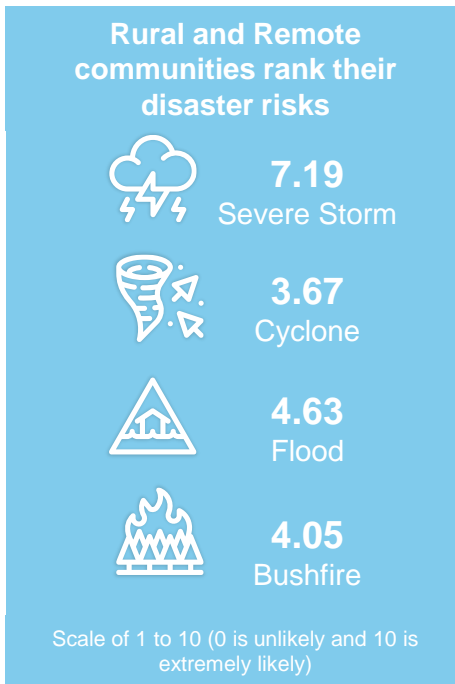

3 STEPS TO GET READY

Go to www.getready.qld.gov.au to make your emergency plan.

Having a plan means your household is ready for extreme weather, with important contacts and household information that is right for you, your family, your pets and your property.

1. **1. Understand your risk**
2. **2. Prepare a household emergency plan**
3. **3. Pack an emergency kit**